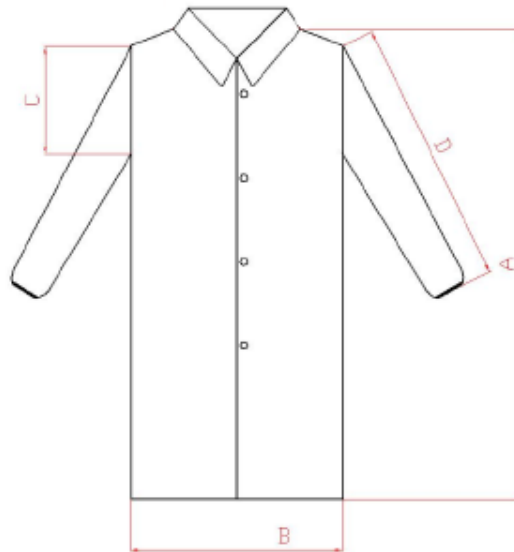

Bastion Labcoat

ITEM CODE	DESCRIPTION	INNERS	QTY PER INNER	FULL CTN QTY	PELLET QTY	CTN CUBIC
700-914	Bastion PP Lab Coat - No Pocket - Blue - Large	1	100	100	12	0.0750

SPECIFICATION:

Material:	Non Woven Polypropylene
Thickness:	40 gsm
Dimensions	105x135cm

FEATURES & BENEFITS:

- No Pocket
- Superior Anti-leakage absorption properties
- Excellent protection, comfort and breathability
- Hook and Loop neck and torso fasteners
- ISO 13485 and CE 0197 certified

Size Indication Guide

Style	Measurement Location(cm)			
	A	B	C	D
Size				
M	100	125	27	57
L	105	130	27	57
XL	110	135	27	57
Tolerance(cm)	±3.0	±3.0	±1.0	±2.0

INSTRUCTIONS FOR USE:

- Lab coats are designed to isolate dust and bacteria
- Single use. Reusing may cause cross-contamination
- Store in dry, clean conditions in original packaging
- Store away from direct sunlight