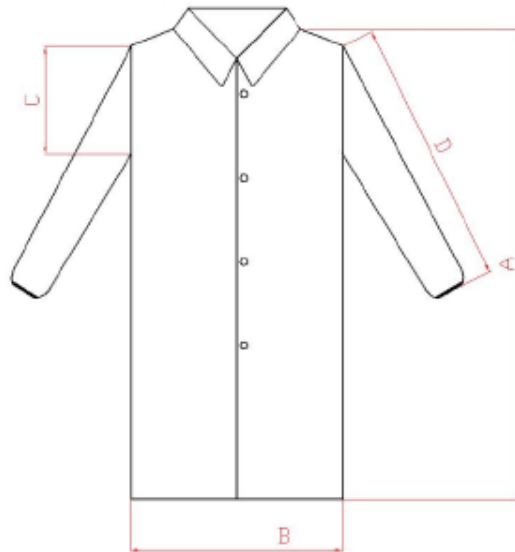

Bastion Labcoat

ITEM CODE	DESCRIPTION	INNERS	QTY PER INNER	FULL CTN QTY	PELLET QTY	CTN CUBIC
700-904	Bastion PP Lab Coat - 1 Pocket - White - Large	1	100	100	12	0.0750

SPECIFICATION:

Material:	Non Woven Polypropylene
Thickness:	40 gsm
Dimensions	105x130cm

FEATURES & BENEFITS:

- With Pocket
- Superior Anti-leakage absorption properties
- Excellent protection, comfort and breathability
- Hook and Loop neck and torso fasteners
- ISO 13485 and CE 0197 certified

Size Indication Guide

Style	Measurement Location(cm)			
	A	B	C	D
Size				
M	100	125	27	57
L	105	130	27	57
XL	110	135	27	57
Tolerance(cm)	±3.0	±3.0	±1.0	±2.0

INSTRUCTIONS FOR USE:

- Lab coats are designed to isolate dust and bacteria
- Single use. Reusing may cause cross-contamination
- Store in dry, clean conditions in original packaging
- Store away from direct sunlight