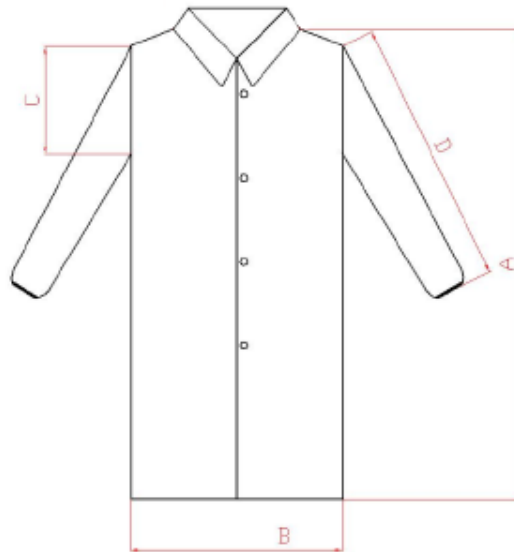

## Bastion Labcoat

ITEM CODE	DESCRIPTION	INNERS	QTY PER INNER	FULL CTN QTY	PELLET QTY	CTN CUBIC
700-903	Bastion PP Lab Coat - 1 Pocket - White - Medium	1	100	100	12	0.0680

### SPECIFICATION:

Material:	Non Woven Polypropylene
Thickness:	40 gsm
Dimensions	100x125cm

## Size Indication Guide

Style	Measurement Location(cm)			
	A	B	C	D
Size				
M	100	125	27	57
L	105	130	27	57
XL	110	135	27	57
Tolerance(cm)	±3.0	±3.0	±1.0	±2.0